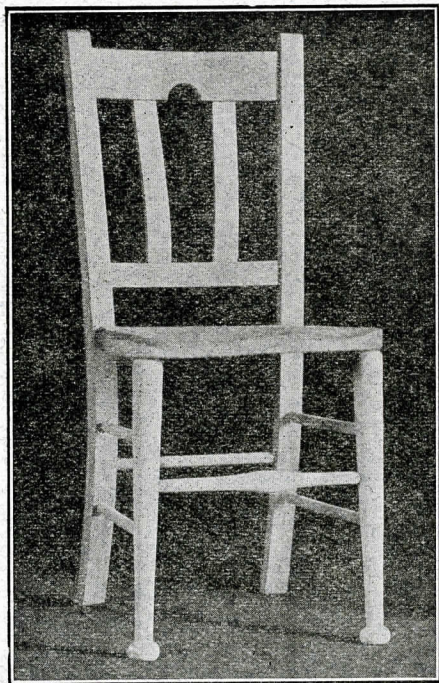

# CHURCH & HALL CHAIRS

*From . . .*

The South Bucks Church Seating  
Company.

MANAGER - - P. T. WEST.

**MOOR END,**

**HENLEY-ON-THAMES.**

TELEGRAPHIC ADDRESS—

WEST, MOOR-END, LANEEND.

*Complete Illustrated Catalogue of Chairs  
and Kneelers on application.*

**No. 18.53**

£1 18s. 0d. per doz.

**No. 23.**

£1 14s. 6d. per doz.

**No. 4.**

£1 9s. 0d. per doz.

**No. 3.**