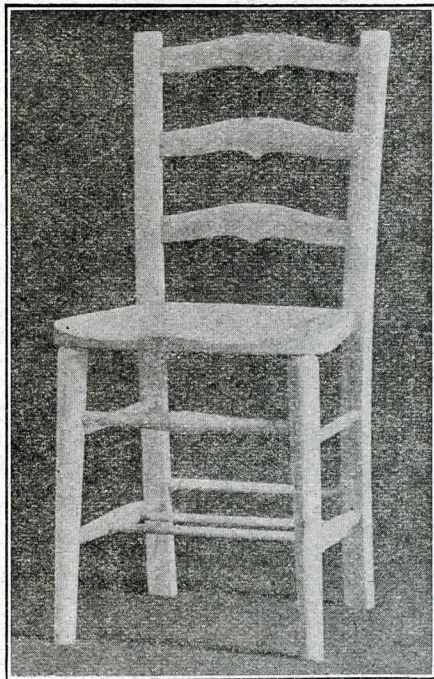

# CHURCH & HALL CHAIRS

*From . . .*

The South Bucks Church Seating  
Company.

MANAGER - - P. T. WEST.

**MOOR END,**

**HENLEY-ON-THAMES.**

TELEGRAPHIC ADDRESS—

WEST, MOOR-END, LANEEND.

*Complete Illustrated Catalogue of Chairs  
and Kneelers on application.*

**No. 18.53**

£1 18s. 0d. per doz.

**No. 23.**

£1 14s. 6d. per doz.

**No. 4.**

£1 9s. 0d. per doz.

**No. 3.**