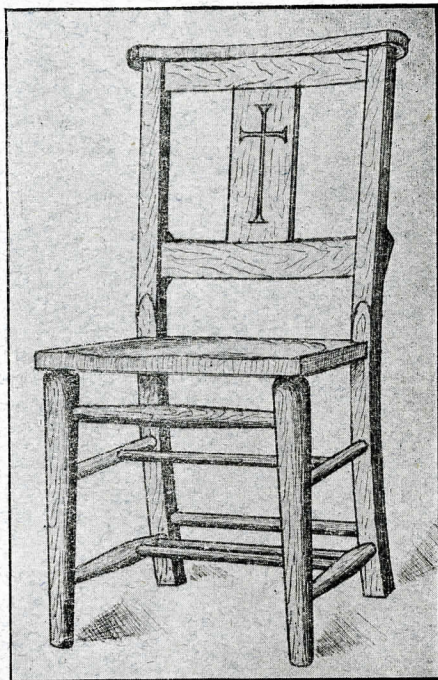

No. 13.

£2 9s. 0d. per doz. with Book Box.