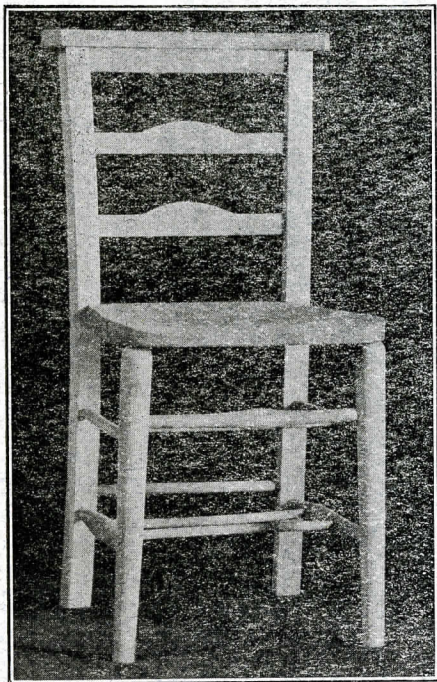

No. 7.

£2 0s. 0d. per doz.