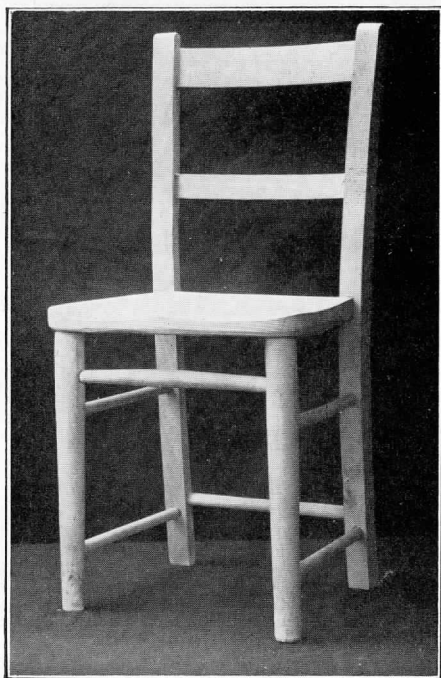

No. 24A. 4/3 per chair.

No. 129A. 6/9 per chair.

All kneeling chairs are made with slightly sloping seats, 12" high unless otherwise ordered.

No. 85.
4 6 per chair.

seats for kneeling.

PADS.

No. 6.
White or Brown Sailcloth.
14/- per dozen.

No. 6A.
12/- per dozen.

No. 1A.
11/- per dozen.

No. 16A.
Brussels. Size 12" x 8" x 4".
18/- per dozen.

No. 8A.
Green or Red Felt.
12/- per dozen.
Size of Pads 12" x 8" x 2".

No. 19A.
Hemp. Size 12" x 8" x 3".
10/- per dozen.

PUBLIC HALL CHAIRS.

No. 82.
£1 7s. 0d. per dozen.

No. 83.
£1 5s. 0d. per dozen.

No. 5B.
£1 7s. 0d. per dozen.

No. 5A.
£1 14s. 0d. per dozen.

No. 24B.
£1 10s. 0d. per dozen.

No. 18.
£2 0s. 0d. per dozen.

No. 20E.
£2 1s. 0d. per dozen.