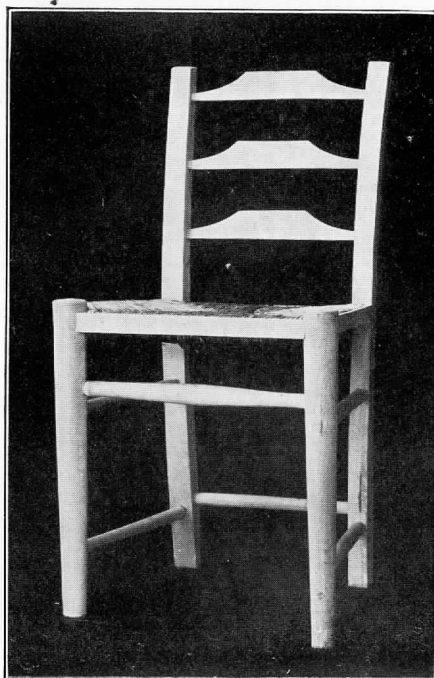

No. 24A. 4/3 per chair.

No. 129A. 6/9 per chair.

All kneeling chairs are made with slightly sloping seats, 12" high unless otherwise ordered.

No. 85.
4 6 per chair.

seats for kneeling.

PADS.

No. 6.
White or Brown Sailcloth.
14/- per dozen.

No. 6A.
12/- per dozen.

No. 1A.
11/- per dozen.

No. 16A.
Brussels. Size 12" x 8" x 4".
18/- per dozen.

No. 8A.
Green or Red Felt.
12/- per dozen.
Size of Pads 12" x 8" x 2".

No. 19A.
Hemp. Size 12" x 8" x 3".
10/- per dozen.

PUBLIC HALL CHAIRS.

No. 82.
£1 7s. 0d. per dozen.

No. 83.
£1 5s. 0d. per dozen.

No. 5B.
£1 7s. 0d. per dozen.

No. 5A.
£1 14s. 0d. per dozen.

No. 24B.
£1 10s. 0d. per dozen.

No. 18.
£2 0s. 0d. per dozen.

No. 20E.
£2 1s. 0d. per dozen.