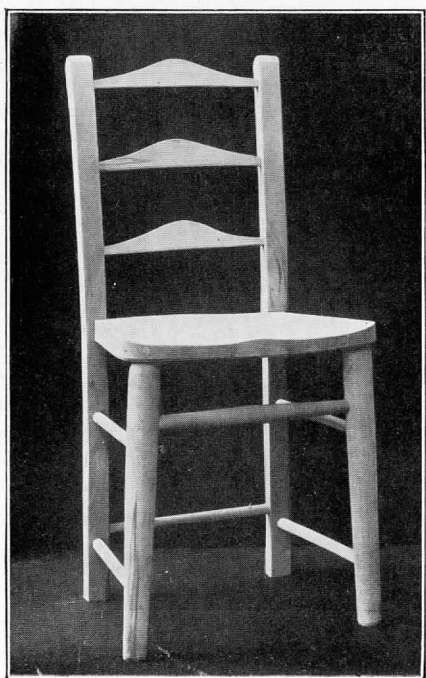

No. 24A. 4/3 per chair.

No. 129A. 6/9 per chair.

All kneeling chairs are made with slightly sloping seats, 12" high unless otherwise ordered.

No. 85.
4 6 per chair.

seats for kneeling.

PADS.

No. 6.
White or Brown Sailcloth.
14/- per dozen.

No. 6A.
12/- per dozen.

No. 1A.
11/- per dozen.

No. 16A.
Brussels. Size 12" x 8" x 4".
18/- per dozen.

No. 8A.
Green or Red Felt.
12/- per dozen.
Size of Pads 12" x 8" x 2".

No. 19A.
Hemp. Size 12" x 8" x 3".
10/- per dozen.

PUBLIC HALL CHAIRS.

No. 82.
£1 7s. 0d. per dozen.

No. 83.
£1 5s. 0d. per dozen.

No. 5B.
£1 7s. 0d. per dozen.

No. 5A.
£1 14s. 0d. per dozen.

No. 24B.
£1 10s. 0d. per dozen.

No. 18.
£2 0s. 0d. per dozen.

No. 20E.
£2 1s. 0d. per dozen.